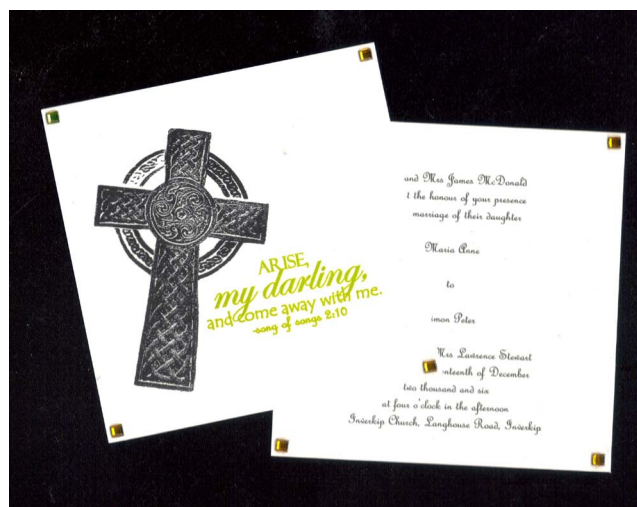

Grande Squares

OPTIONS:

(Bracketed prices reflect individual unit price)

Grande Squares tied with ribbon + postage envelope =
25 for £35 (£1.40); 50 for £65 (£1.30); 100 for £130 (£1.30)

Grande Squares with Handmade Plain Envelope + postage envelope=
25 for £60 (£2.40); 50 for £115 (£2.30); 100 for £230 (£2.30)

Grande Squares with Handmade Luxury Envelope + postage envelope=
25 for £90 (£3.60); 50 for £170 (£3.40); 100 for £330 (£3.30)

CUSTOM GRAPHIC (optional): £50

PRE-DESIGNED GRAPHIC (optional): £20

DETAILS:

- Choice of ivory, white or pearlised card (or any light colour if you wish to coordinate with your wedding scheme)
- Two cards included – These may have whatever you like on them, be it the invitation, your custom graphic, a map, registry information, printed photograph, whatever you fancy
- Includes any colour diamantes in the four corners – you may choose different embellishments (sequins, etc) if you like

*Handmade envelopes also come with your choice of stickers for sealing.

*Cards can be tied together inside envelope with ribbon of any colour for an additional £5 per 25 cards.

As always, if you have your own special idea, let's make it happen!